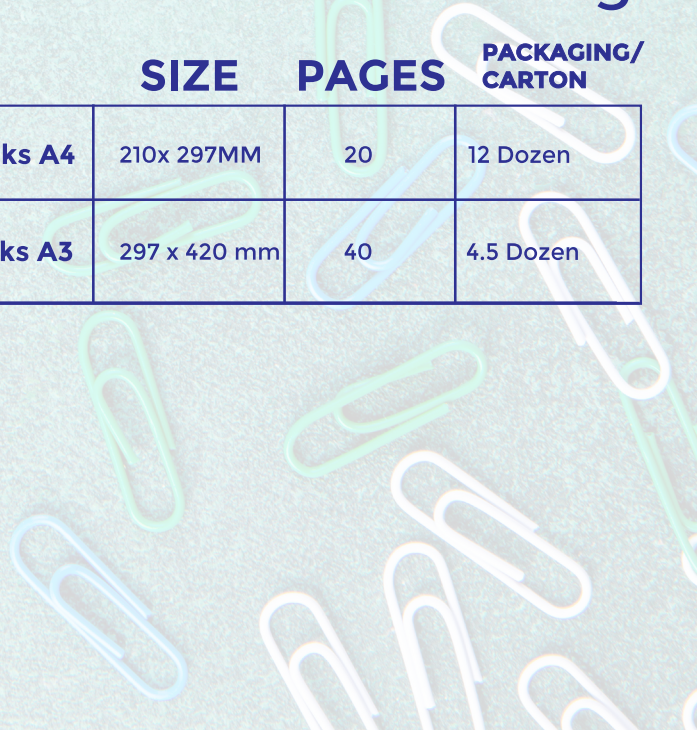

ITEM	SIZE	PAGES
Exec Hard Cover	210x 297MM	200 PAGES
Exec 1 Quire Counter Book	210x 297MM	96 PAGES
Exec 2 Quire Counter Book	210x 297MM	192 PAGES
Exec 3 Quire Counter Book	210x 297MM	288 PAGES
Exec 4 Quire Counter Book	210x 297MM	384 PAGES
Exec 6 Quire Counter Book	210x 297MM	576 PAGES

Exec Spiral Note Book

Available in the following

ITEM	SIZE	PAGES	PACKAGING/ CARTON
Exec A4/ Spiral Note Book	210x 297MM	50 SHEETS	8 DZN X 1CTN
Exec A5/ Spiral Note Book	148 x 210MM	40 SHEETS	20 DZN X 1CTN
Exec A6/ Spiral Note Book	105 X 148 MM	50 SHEETS	25 DZN X 1CTN
Exec A7/ Spiral Note Book	74 X 105 MM	50 SHEETS	30 DZN X 1CTN

STATIONERY

Plain Paper in Sheets Available in the following

ITEM	SIZE	PAGES	PACKAGING/ CARTON
Brown Paper 60GSM	70 CM X 100 CM	225 SHEETS	PACKET
Brown Paper 80 GSM	70 CM X 100 CM	225 SHEETS	PACKET
Brown Paper 125 GSM	70 CM X 100 CM	225 SHEETS	PACKET
News Print Paper	61 CM X 86 CM	500 SHEETS	PACKET
Manila Paper Assorted	51 CM X 76 CM	100 SHEETS	PACKET
Wood free paper - white	61 CM X 86 CM	500 SHEETS	PACKET
MG paper - Coloured	61 CM X 86 CM	250 SHEETS	PACKET

Drawing Books Available in the following

ITEM	SIZE	PAGES	PACKAGING/ CARTON
Drawing Books A4	210x 297MM	20	12 Dozen
Drawing Books A3	297 x 420 mm	40	4.5 Dozen

STATIONERY

Ruled Paper

Available in the following